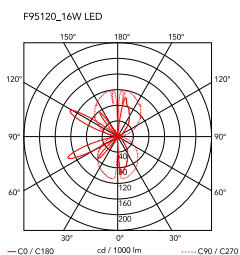

## Wirering White

by Formafantasma , 2018

Indirect light wall lighting device with body in calendered, extruded aluminium with galvanised or varnished finish. The special tangent cable, in coloured rubber, provides the power. The cable is fixed to the wall with ABS joints in the same finish as the ring. Dimming via switch pedal on the cable. Power supply on adapter with interchangeable plugs. Useful cable length is 2.5 metres.

Mounting	Wall
Environment	Indoor
Weight	(ring 0,235kg + cable 0,710kg) = 0,945 Kg
Light sources available	x 180 LED 16W 2700K 1300lm CRI90 [i] DIMMER
Emergency	Without
Switching	no
Power	16W
Battery	No
Supply included	Yes