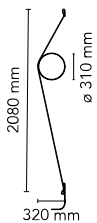

## Wirering White

by Formafantasma , 2018

Indirect light wall lighting device with body in calendered, extruded aluminium with galvanised or varnished finish. The special tangent cable, in coloured rubber, provides the power. The cable is fixed to the wall with ABS joints in the same finish as the ring. Dimming via switch pedal on the cable. Power supply on adapter with interchangeable plugs. Useful cable length is 2.5 metres.

Mounting	Wall
Environment	Indoor
Weight	(ring 0,235kg + cable 0,710kg) = 0,945 Kg
Light sources available	x 180 LED 16W 2700K 1300lm CRI90 [i] DIMMER
Emergency	Without
Switching	no
Power	16W
Battery	No
Supply included	Yes

Cord Length	2,5m mm
Materials	Aluminum

Colors	<ul style="list-style-type: none"> <li><span style="display: inline-block; width: 10px; height: 10px; border: 1px solid black; border-radius: 50%; background-color: white; margin-right: 5px;"></span> F9512009 - White Cable/White Ring</li> <li><span style="display: inline-block; width: 10px; height: 10px; border: 1px solid black; border-radius: 50%; background-color: orange; margin-right: 5px;"></span> F9512044 - White Cable/Gold Ring</li> <li><span style="display: inline-block; width: 10px; height: 10px; border: 1px solid black; border-radius: 50%; background-color: grey; margin-right: 5px;"></span> F9512020 - White Cable/Grey Ring</li> <li><span style="display: inline-block; width: 10px; height: 10px; border: 1px solid black; border-radius: 50%; background-color: pink; margin-right: 5px;"></span> F9512034 - White Cable/Pink Ring</li> <li><span style="display: inline-block; width: 10px; height: 10px; border: 1px solid black; border-radius: 50%; background-color: black; margin-right: 5px;"></span> F9512030 - White Cable/Black Ring</li> </ul>
--------	--