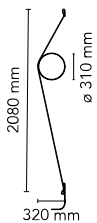

Wirering Pink

by Formafantasma , 2018

Indirect light wall lighting device with body in calendered, extruded aluminium with galvanised or varnished finish. The special tangent cable, in coloured rubber, provides the power. The cable is fixed to the wall with ABS joints in the same finish as the ring. Dimming via switch pedal on the cable. Power supply on adapter with interchangeable plugs. Useful cable length is 2.5 metres.

Mounting	Wall
Environment	Indoor
Weight	(ring 0,235kg + cable 0,710kg) = 0,945 Kg
Light sources available	180 x LED 16W 2700K 712lm CRI90 [i] Dimmable
Emergency	Without
Switching	no
Dimmer	Included
Power	16W
Battery	No
Supply included	Yes

Cord Length	2,5m mm
Materials	Aluminum

Colors	<ul style="list-style-type: none"> ○ F9514009 - Pink Cable/White Ring ○ F9514020 - Pink Cable/Grey Ring ○ F9514030 - Pink Cable/Black Ring ○ F9514034 - Pink Cable/Pink Ring ○ F9514044 - Pink Cable/Gold Ring
--------	--