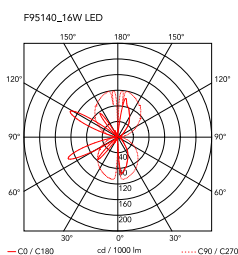

Wirering Pink

by Formafantasma , 2018

Indirect light wall lighting device with body in calendered, extruded aluminium with galvanised or varnished finish. The special tangent cable, in coloured rubber, provides the power. The cable is fixed to the wall with ABS joints in the same finish as the ring. Dimming via switch pedal on the cable. Power supply on adapter with interchangeable plugs. Useful cable length is 2.5 metres.

Mounting	Wall
Environment	Indoor
Weight	(ring 0,235kg + cable 0,710kg) = 0,945 Kg
Light sources available	180 x LED 16W 2700K 712lm CRI90 [i] Dimmable
Emergency	Without
Switching	no
Dimmer	Included
Power	16W
Battery	No
Supply included	Yes

Cord Length	2,5m mm
Materials	Aluminum

Colors	<ul style="list-style-type: none"> ○ F9514009 - Pink Cable/White Ring ○ F9514020 - Pink Cable/Grey Ring ○ F9514030 - Pink Cable/Black Ring ○ F9514034 - Pink Cable/Pink Ring ○ F9514044 - Pink Cable/Gold Ring
--------	--