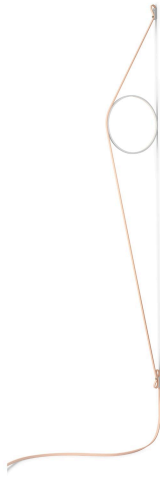

Wirering Pink

by Formafantasma , 2018

Indirect light wall lighting device with body in calendered, extruded aluminium with galvanised or varnished finish. The special tangent cable, in coloured rubber, provides the power. The cable is fixed to the wall with ABS joints in the same finish as the ring. Dimming via switch pedal on the cable. Power supply on adapter with interchangeable plugs. Useful cable length is 2.5 metres.

Mounting	Wall
Environment	Indoor
Weight	(ring 0,235kg + cable 0,710kg) = 0,945 Kg
Light sources available	180 x LED 16W 2700K 712lm CRI90 [i] Dimmable
Emergency	Without
Switching	no
Dimmer	Included
Power	16W
Battery	No
Supply included	Yes

Cord Length	2,5m mm
Materials	Aluminum

Colors	<ul style="list-style-type: none"> ○ F9514009 - Pink Cable/White Ring ○ F9514020 - Pink Cable/Grey Ring ○ F9514030 - Pink Cable/Black Ring ○ F9514034 - Pink Cable/Pink Ring ○ F9514044 - Pink Cable/Gold Ring
--------	--