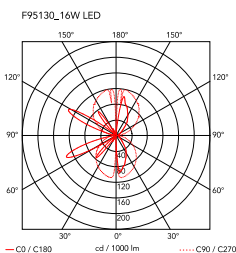

Wirering Grey

by Formafantasma , 2018

Indirect light wall lighting device with body in calendered, extruded aluminium with galvanised or varnished finish. The special tangent cable, in coloured rubber, provides the power. The cable is fixed to the wall with ABS joints in the same finish as the ring. Dimming via switch pedal on the cable. Power supply on adapter with interchangeable plugs. Useful cable length is 2.5 metres.

Mounting	Wall
Environment	Indoor
Weight	(ring 0,235kg + cable 0,710kg) = 0,945 Kg
Light sources available	x 180 LED 16W 2700K 1300lm CRI90 [i] DIMMER
Emergency	Without
Switching	no
Power	16W
Battery	No
Supply included	Yes

Cord Length	2,5m mm
Materials	Aluminum

Colors	<ul style="list-style-type: none"> <input type="radio"/> 9513009 - Grey cable/White ring <input type="radio"/> 9513020 - Grey cable/Grey ring <input type="radio"/> 9513030 - Grey cable/Black ring <input type="radio"/> F9513034 - Grey cable/Pink ring <input type="radio"/> 9513044 - Grey cable/Gold ring
--------	---