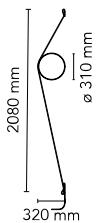

Wirering Grey

by Formafantasma , 2018

Indirect light wall lighting device with body in calendered, extruded aluminium with galvanised or varnished finish. The special tangent cable, in coloured rubber, provides the power. The cable is fixed to the wall with ABS joints in the same finish as the ring. Dimming via switch pedal on the cable. Power supply on adapter with interchangeable plugs. Useful cable length is 2.5 metres.

Mounting	Wall
Environment	Indoor
Weight	(ring 0,235kg + cable 0,710kg) = 0,945 Kg
Light sources available	x 180 LED 16W 2700K 1300lm CRI90 [i] DIMMER
Emergency	Without
Switching	no
Power	16W
Battery	No
Supply included	Yes

Cord Length	2,5m mm
Materials	Aluminum

Colors	<ul style="list-style-type: none"> <input type="radio"/> 9513009 - Grey cable/White ring <input type="radio"/> 9513020 - Grey cable/Grey ring <input type="radio"/> 9513030 - Grey cable/Black ring <input type="radio"/> F9513034 - Grey cable/Pink ring <input type="radio"/> 9513044 - Grey cable/Gold ring
--------	---