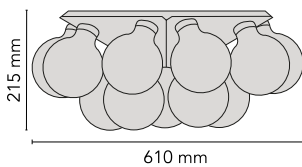

Taraxacum 88 Ceiling/Wall

by Achille Castiglioni , 1988

Wall/ceiling lamp providing direct and reflected light. Structure formed by 5 pressed polished aluminum triangles. 15 clear Globolux lamps housed around the structure. Steel wall/ceiling fitting and rose.