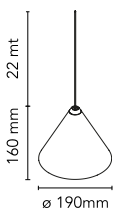

## String Light – Cone head – 22m cable

by Michael Anastassiades , 2014

Suspension lamp providing diffused light. Matt black varnished die-cast aluminium body coated with clear soft-touch varnish. Optical diffuser in opal PC. Suspension system of 22 metres with Kevlar reinforced coaxial cable. Available with wall/ceiling connection in black PC and power supply with floor switch in matt black varnished PC. The on/off switch is electronic with optical mechanism. on/off and dimmer operated by means of available for Android and Apple remote control application.

|                                |  |
|--------------------------------|--|
| <b>Mounting</b>                | Pendant  |
| <b>Environment</b>             | Indoor   |
| <b>Weight</b>                  | 1.05 Kg  |
| <b>Light sources available</b> | 1 x LED ARRAY 21W 2700K 1033lm CRI93 [i]<br>Dimmable - Bluetooth Control   |
| <b>Emergency</b>               | Without  |
| <b>Switching</b>               | The on/off switch is electronic with optical mechanism. on/off and dimmer operated by means of remote control application available for Android and Apple.   |
| <b>Voltage</b>                 | 100-240/48V  |
| <b>Power</b>                   | 21W  |
| <b>Battery</b>                 | No   |
| <b>Supply included</b>         | No   |
| <b>Cord Length</b>             | 22000 mm   |
| <b>Materials</b>               | Aluminum, Polycarbonate  |
| <b>Colors</b>                  | ● F6491030 - Black   |
| <b>Certificate</b>             |     |

## String Light – Cone head – 22mt cable

by Michael Anastassiades , 2014

F6482030

Wallrose. Feed up 2 heads maximum; 3 wayout for cables.

Wall or ceiling installation.

F6485030

Extra connection cable to compose personal configurations.

F6484030

Floor Switch. Feed up two heads maximum; 2 wayout for cables.

Space to wrap 10 meters cable.