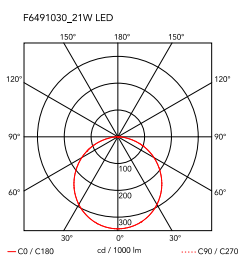

Mounting	Pendant
Environment	Indoor
Weight	1.05 Kg
Light sources available	1 x LED ARRAY 21W 2700K 1033lm CRI93 [i] Dimmable - Bluetooth Control
Emergency	Without
Switching	The on/off switch is electronic with optical mechanism. on/off and dimmer operated by means of remote control application available for Android and Apple.
Voltage	100-240/48V
Power	21W
Battery	No
Supply included	No
Cord Length	22000 mm
Materials	Aluminum, Polycarbonate
Colors	● F6491030 - Black
Certificate