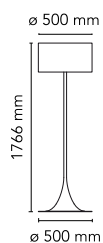

Spun Light Floor

by Sebastian Wrong , 2003

Floor fixture providing diffused lighting. Spun metal frame and diffuser, die-cast aluminum diffuser support arms and lamp-holder support, painted in the colors indicated below. White, injection-molded polycarbonate diffuser supports. On the cable there is the electronic dimmer which allows the regulation of light brightness.