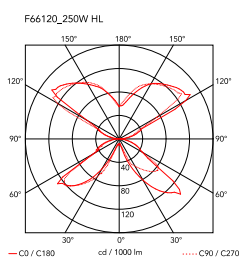

Spun Light Floor

by Sebastian Wrong , 2003

Floor fixture providing diffused lighting. Spun metal frame and diffuser, die-cast aluminum diffuser support arms and lamp-holder support, painted in the colors indicated below. White, injection-molded polycarbonate diffuser supports. On the cable there is the electronic dimmer which allows the regulation of light brightness.