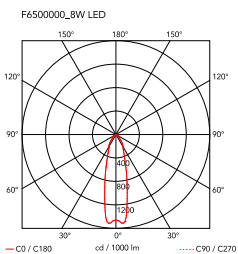

Mounting	Pendant
Environment	Indoor
Finish	Polished aluminum
Weight	1.5 Kg
Light sources available	1 x 8W E27 560lm 2700K [e] cod. RF25569 DIMMER
Emergency	Without
Voltage	220-250V
Power	MAX 70W
Battery	No
Supply included	Yes
Cord Length	2200 mm
Materials	Aluminum
Colors	 F6500000 - Polished aluminium
Certificate	   