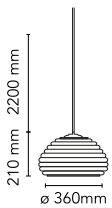

Mounting	Pendant
Environment	Indoor
Finish	Polished aluminum
Weight	1.5 Kg
Light sources available	1 x 8W E27 560lm 2700K [e] cod. RF25569 DIMMER
Emergency	Without
Voltage	220-250V
Power	MAX 70W
Battery	No
Supply included	Yes
Cord Length	2200 mm
Materials	Aluminum
Colors	 F6500000 - Polished aluminium
Certificate	   