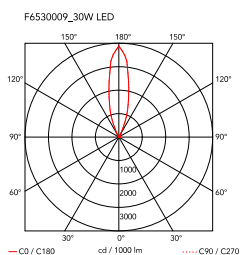

## Shade

by Paul Cockledge , 2014

Lamp providing diffused light. Diffuser in foldable paper with floor light source in black aluminium.

Mounting	Floor
Environment	Indoor
Weight	2.5 Kg
Light sources available	1 x COB LED 30W - 1100lm CRI83 - 2700K [i] Dimmable
Emergency	Without
Voltage	100-240/48V
Power	30W
Battery	No
Supply included	No