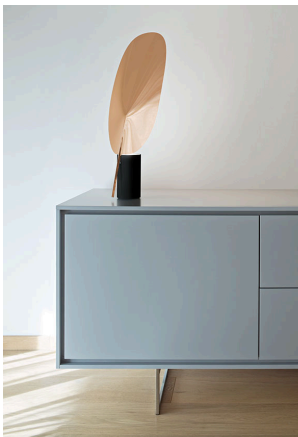

## Serena

by Patricia Urquiola , 2015

Adjustable table lamp providing indirect and reflected light. Extruded aluminium heatsink, photoengraved black PC cut-off, photoengraved optical PMMA diffuser. Reflector in sheared and folded pre-anodized aluminium. Power cord length 200 cm, with dimmer switch that provides ON-OFF functions and 10-100% light adjustment. Plug-in power supply with interchangeable plugs

**Materials** Aluminum, Polycarbonate

**Colors**

- F6582015 - Copper
- F6582054 - Polished Aluminium
- F6582030 - Black

**Certificate**