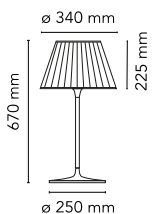

Romeo Soft Table

by Philippe Starck , 1998

Table/desk lamp providing diffused light. Acid-etched pressed borosilicate glass internal diffuser. Plissé cloth shade. Gray painted steel stem and die-cast aluminum base and yoke. Injection-molded transparent polycarbonate diffuser support. On the cable there is the electronic dimmer which allows the regulation of light brightness.

Mounting	Table
Environment	Indoor
Weight	5.3 Kg
Light sources available	1 x LED 8W E27 740lm 2700K [e] cod. RF25323 Dimmable 1 x LED 8W E27 740lm 3000K [e] cod. RF25317 Dimmable 1 x MAX 150W E27 HSGS 2870lm 2900K [e] cod. RF20358 DIMMER
Emergency	Without
Switching	On the cable there is the electronic dimmer which allows the regulation of light brightness with a dial.
Dimmer	Included
Voltage	220-240V
Power	MAX 150W
Battery	No
Supply included	Yes
Cord Length	1800 mm
Materials	Aluminum, Fabric, Glass, Steel
Colors	 F6107007 - Fabric
Certificate	