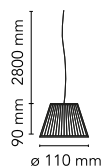

Romeo Babe Soft Suspension

by Philippe Starck , 1997-2004

Suspension lamp providing diffused light. Acid-etched pressed borosilicate glass internal diffuser. Plissé cloth shade. Gray painted die-cast aluminum diffuser support.

Mounting	Pendant
Environment	Indoor
Weight	0.4 Kg
Light sources available	1 x 2,3W HSGS G9 460lm 2700K[e] cod. RF18863. Non dimmable
Emergency	Without
Voltage	220-250V
Power	MAX 40W
Battery	No
Supply included	Yes
Cord Length	2800 mm
Materials	Fabric, Glass
Colors	 F6124007 - Fabric
Certificate	    