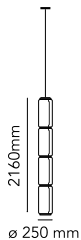

## Noctambule Suspension 4 High Cylinder

by Konstantin Grcic , 2019

Hanging lamps consisting of interconnecting glass modules reaching a length of 3,2 mt. (126.77") with 4 mt. (157.48") suspended power cable. Cylindrical and semi-spherical transparent blown glass structure, suspended die cast aluminium ring connector, hydroformed steel internal lateral arm and injection moulded optical opal silicone outer ring diffusers. The power supply unit within the ceiling rose can be used as a dimmer to adjust the light intensity by 10% to 100% in either direction by means of the 0-10/1-10V, PUSH, DALI control.

Mounting	Pendant
Environment	Indoor
Weight	20,7 Kg
Light sources available	5 x Strip Led x 9W 2700K 4950lm CRI90
Emergency	Without
Switching	Yes
Voltage	100-240V
Power	45W
Battery	No
Supply included	Yes

Cord Length	4000 mm
Materials	Blown crystal, Die-cast aluminum

Colors ● F0280000 - Black

Certificate   