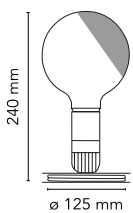

Lampadina

by Achille Castiglioni , 1972

Table lamp providing direct, diffused light. Anodized aluminum base serves to contain excess power cord. Bakelite lamp-holder, painted to match the switch in the orange and black colors. Clear globe lamp is partially sandblasted to diffuse the light.

Mounting	Table
Environment	Indoor
Weight	0.3 Kg
Light sources available	1 x LED E27 2W 2700K 200lm Global Sab. - RF24054- NO DIMM.
Emergency	Without
Switching	ON/OFF oscillating switch inside the lamp-holder, that can be activated from the outside
Voltage	230V
Power	MAX 5W
Battery	No
Supply included	Yes
Cord Length	2300 mm
Materials	Aluminum
Colors	<ul style="list-style-type: none"> ● F3300000 - Black ● F3300075 - Orange
Certificate	   