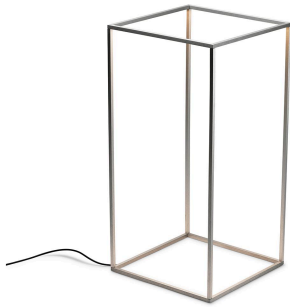

## Ipnos

by Nicoletta Rossi and Guido Bianchi , 2014

Floor lamp providing diffused light. Extruded aluminium frame 10x10x1 gratiné and anodized in various finishes. Led on the top edges incorporated in the extrusions and protected by transparent PC diffusers. Driver on plug, dimmable switch on chord.

Mounting	Floor
Environment	Indoor
Weight	0.8 Kg
Light sources available	196 x TOP LED 15W 665lm 2700K CRI 85 [i]
Emergency	Without
Voltage	100-240/24V
Power	15W
Battery	No
Supply included	No

Materials Aluminum, Polycarbonate

### **Ipnos Top Plate**

It's a transparent methacrylate diffuser, designed to be placed on the top of the fitting with the possibility to bear up to 5 kg. The Top Plate is adaptable for Ipnos both indoor and outdoor version.