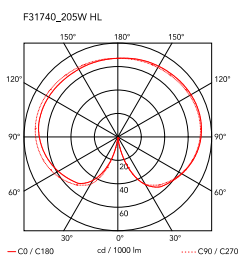

IC Lights Floor 2

by Michael Anastassiades , 2014

Floor lamp providing diffused light. Frame in brass, brushed and transparent varnished or chrome steel. Blown glass opal diffuser. Dimmer on the power chord.