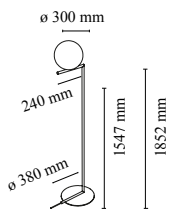

IC Lights Floor 2

by Michael Anastassiades , 2014

Floor lamp providing diffused light. Frame in brass, brushed and transparent varnished or chrome steel. Blown glass opal diffuser. Dimmer on the power chord.

Emergency	Without
Switching	Dimmer on the power chord
Voltage	220-240V
Power	MAX 205W
Battery	No
Supply included	No

Materials: Blown glass, Brass, Steel

Colors:

- F3174030 - Black
- F3174057 - Chrome
- F3174059 - Brushed Brass