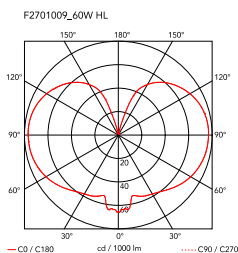

<b>Mounting</b>	Table
<b>Environment</b>	Indoor
<b>Weight</b>	0.9 Kg
<b>Light sources available</b>	1 x LED 8W E14 800lm 3000K cod. RF26565 [e] Dimmable 1 x LED 8W E14 700lm 2700K cod. RF26767 [e] Dimmable 1 x LED 10W E14 900lm 2700K cod. RF26261 [e] Dimmable 1 x LED 10W E14 900lm 3000K [e] cod. RF26260 Dimmable
<b>Emergency</b>	Without
<b>Switching</b>	On the cable there is the electronic dimmer which allows the regulation of light brightness with a dial.
<b>Voltage</b>	220-240V
<b>Power</b>	MAX 60W
<b>Battery</b>	No
<b>Supply included</b>	Yes
<b>Cord Length</b>	1800 mm
<b>Materials</b>	Cocoon resin, Steel
<b>Colors</b>	● F2701009 - Cocoon
<b>Certificate</b>	    