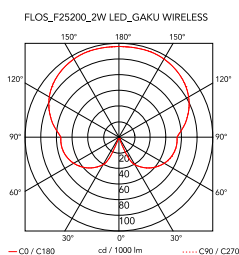

## Gaku Wireless

by Nendo , 2018

Induction rechargeable lamp. Body/structure in solid ash with natural or black stain finish. Light fitting and diffuser in opalescent photo-etched injection-moulded polycarbonate. Push-button dimmer switch on the light fitting, with four levels of brightness. Autonomy at maximum brightness: 6 hours. Battery indicator light integrated into the dimmer switch. Induction charger integrated into the supporting base of the wooden lamp body/structure equipped with a corded power supply (with USB socket and interchangeable plugs). Usable power cord length: 140cm.

<b>Cord Length</b>	140 cm mm
<b>Materials</b>	Wood, Polycarbonate

<b>Colors</b>	<ul style="list-style-type: none"> <li>● F2520030 - Black</li> <li>● F2520009 - White</li> </ul>
---------------	--

<b>Certificate</b>	  
--------------------	--