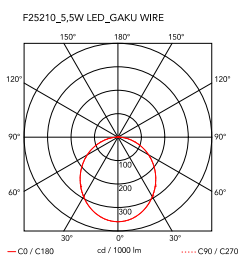

Gaku Wire

by Nendo , 2018

Lighting unit composed of lamp body/structure in solid ash with natural or black stain finish. Light fitting in white or black polycarbonate, diffuser in opalescent photo-etched injection-moulded polycarbonate. Push-button dimmer switch on the power cord, with two levels of brightness. Corded power supply (with USB outlet and interchangeable plugs). Usable power cord length: 140cm.

Cord Length	140 cm mm
Materials	Wood, Polycarbonate

Colors	<ul style="list-style-type: none"> ● F2521030 - Black ● F2521009 - White
--------	--

Certificate	  
-------------	--

Gaku Wire

by Nendo , 2018

F2522009
Bowl white