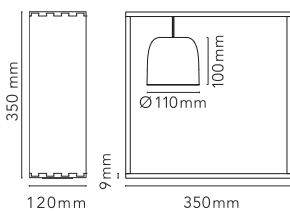

Gaku Wire

by Nendo , 2018

Lighting unit composed of lamp body/structure in solid ash with natural or black stain finish. Light fitting in white or black polycarbonate, diffuser in opalescent photo-etched injection-moulded polycarbonate. Push-button dimmer switch on the power cord, with two levels of brightness. Corded power supply (with USB outlet and interchangeable plugs). Usable power cord length: 140cm.

Mounting	Table
Environment	Indoor
Finish	Black, White
Weight	2,4 Kg
Light sources available	30 x LED ARRAY 5,5W 2700K 100lm CRI90
Emergency	Without
Switching	Dimmer
Power	5,5W
Battery	Yes
Supply included	Yes

Cord Length	140 cm mm
Materials	Wood, Polycarbonate

Colors	<ul style="list-style-type: none"> ● F2521030 - Black ● F2521009 - White
--------	--

Certificate	  
-------------	--

Gaku Wire

by Nendo , 2018

F2522009
Bowl white