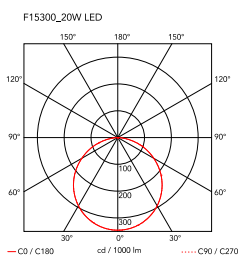

Captain Flint

by Michael Anastassiades , 2015

Floor lamp providing adjustable direct light. Painted steel or brushed brass, stem and metal spinning cone. Opal photoengraved PC diffuser by injection molding. White Carrara or Black Marquina marble base. Power cord length 260 cm, with foot dimmer switch that provide ON-OFF functions and 10-100% light adjustment. Plug-in power supply with interchangeable plugs

Mounting	Floor
Environment	Indoor
Weight	9 Kg
Light sources available	1 x COB LED 20W 557lm 2700K CRI93 [i] DIMMER
Emergency	Without
Voltage	100-240/48V
Power	20W
Battery	No
Supply included	No
Cord Length	2600 mm
Materials	Aluminum, Brass, Marble, Polycarbonate, Steel
Colors	<ul style="list-style-type: none"> F1530059 - Brushed brass/white marble F1530030 - Anthracite/Black Marble
Certificate	