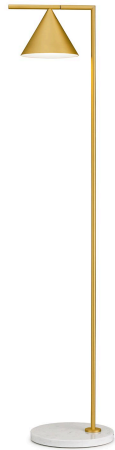

Captain Flint

by Michael Anastassiades , 2015

Floor lamp providing adjustable direct light. Painted steel or brushed brass, stem and metal spinning cone. Opal photoengraved PC diffuser by injection molding. White Carrara or Black Marquina marble base. Power cord length 260 cm, with foot dimmer switch that provide ON-OFF functions and 10-100% light adjustment. Plug-in power supply with interchangeable plugs

Mounting	Floor
Environment	Indoor
Weight	9 Kg
Light sources available	1 x COB LED 20W 557lm 2700K CRI93 [i] DIMMER
Emergency	Without
Voltage	100-240/48V
Power	20W
Battery	No
Supply included	No
Cord Length	2600 mm
Materials	Aluminum, Brass, Marble, Polycarbonate, Steel
Colors	<ul style="list-style-type: none"> F1530059 - Brushed brass/white marble F1530030 - Anthracite/Black Marble
Certificate	