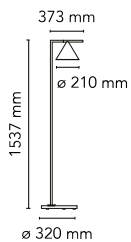

Captain Flint

by Michael Anastassiades , 2015

Floor lamp providing adjustable direct light. Painted steel or brushed brass, stem and metal spinning cone. Opal photoengraved PC diffuser by injection molding. White Carrara or Black Marquina marble base. Power cord length 260 cm, with foot dimmer switch that provide ON-OFF functions and 10-100% light adjustment. Plug-in power supply with interchangeable plugs

Mounting	Floor
Environment	Indoor
Weight	9 Kg
Light sources available	1 x COB LED 20W 557lm 2700K CRI93 [i] DIMMER
Emergency	Without
Voltage	100-240/48V
Power	20W
Battery	No
Supply included	No
Cord Length	2600 mm
Materials	Aluminum, Brass, Marble, Polycarbonate, Steel
Colors	<ul style="list-style-type: none"> F1530059 - Brushed brass/white marble F1530030 - Anthracite/Black Marble
Certificate	