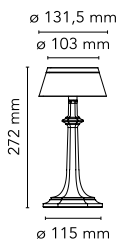

Bon Jour Versailles Small

by Philippe Starck , 2017

Table lamp providing diffuse light. Injection molded polymethylmethacrylate clear transparent base and diffuser. Electroplated/painted top cover in ABS. Edge Lighting technology light source. Power cord length 200 cm, with dimmer switch that provide ON-OFF functions and 10-100 % light adjustment. Plug-in power supply with interchangeable plugs.

Mounting	Table
Environment	Indoor
Finish	Chrome, Copper
Weight	0,28 Kg
Light sources available	1 x EDGE LIGHTING 2,5W 136lm 2700K CRI 90 [i] DIMMER
Emergency	Without
Voltage	100-240/24V
Power	3,5W
Battery	No
Supply included	No