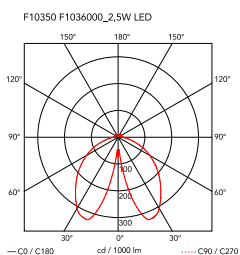

Bon Jour Versailles Small

by Philippe Starck , 2017

Table lamp providing diffuse light. Injection molded polymethylmethacrylate clear transparent base and diffuser. Electroplated/painted top cover in ABS. Edge Lighting technology light source. Power cord length 200 cm, with dimmer switch that provide ON-OFF functions and 10-100 % light adjustment. Plug-in power supply with interchangeable plugs.

Mounting	Table
Environment	Indoor
Finish	Chrome, Copper
Weight	0,28 Kg
Light sources available	1 x EDGE LIGHTING 2,5W 136lm 2700K CRI 90 [i] DIMMER
Emergency	Without
Voltage	100-240/24V
Power	3,5W
Battery	No
Supply included	No