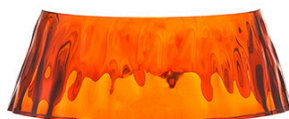

Bon Jour Versailles Small

by Philippe Starck , 2017

Table lamp providing diffuse light. Injection molded polymethylmethacrylate clear transparent base and diffuser. Electroplated/painted top cover in ABS. Edge Lighting technology light source. Power cord length 200 cm, with dimmer switch that provide ON-OFF functions and 10-100 % light adjustment. Plug-in power supply with interchangeable plugs.

Materials Polymethylmethacrylate

Colors

- F1042057 - Chrome
- F1042015 - Copper

Certificate

Bon Jour Versailles Small

by Philippe Starck , 2017

F1036000
Crown - Transparent

F1036007
Crown - Fabric

F1036019
Crown - Yellow

F1036070
Crown - Amber

F1036088
Crown - Rattan

F1036030
Crown - Fumée

F1036035

Crown - Red