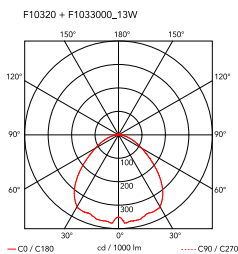

Bon Jour Versailles

by Philippe Starck , 2017

Table lamp providing diffuse light. Injection molded polymethylmethacrylate clear transparent base and diffuser. Electroplated/painted top cover in ABS. Edge Lighting technology light source. Power cord length 200 cm, with dimmer switch that provide ON-OFF functions and 10-100 % light adjustment. Plug-in power supply with interchangeable plugs.