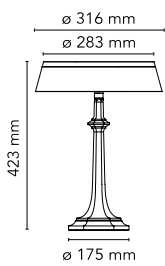

Bon Jour Versailles

by Philippe Starck , 2017

Table lamp providing diffuse light. Injection molded polymethylmethacrylate clear transparent base and diffuser. Electroplated/painted top cover in ABS. Edge Lighting technology light source. Power cord length 200 cm, with dimmer switch that provide ON-OFF functions and 10-100 % light adjustment. Plug-in power supply with interchangeable plugs.

Mounting	Table
Environment	Indoor
Weight	1,54 Kg
Light sources available	1 x EDGE LIGHTING 13W 811lm 2700K CRI90 [i] DIMMER
Emergency	Without
Voltage	100-240/24V
Power	13W
Battery	No
Supply included	No