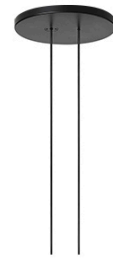

Arrangements Line

by Michael Anastassiades , 2018

Diffuse light suspended lighting device. Body in extruded, curved NC-machined and black powder-coated aluminium, diffuser in platinum optical silicone.

Each component can be connected to the power pack by means of an electrical and mechanical connection system designed for customisable product set-up.

Cable length 2.5m

Mounting	Pendant
Environment	Indoor
Finish	Black
Weight	0.7 Kg
Light sources available	1 x FLEX STRIP LED 29W 1480lm 2700K CRI90 [i]
Emergency	Without
Voltage	48V
Power	29W
Battery	No
Supply included	No

Cord Length	2500 mm
Materials	Aluminum

Colors	● F0401030 - Black
--------	--------------------

Certificate	  
-------------	--

Arrangements Line

by Michael Anastassiades , 2018

F0415030
Big Rose-MAX190W

F0416030
Small Rose-MAX70