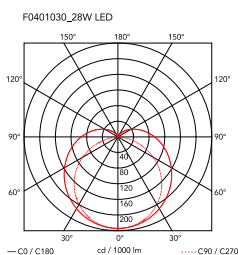

Cord Length	2500 mm
Materials	Aluminum

Colors	● F0401030 - Black
--------	--------------------

Certificate	  
-------------	--

Arrangements Line

by Michael Anastassiades , 2018

F0415030
Big Rose-MAX190W

F0416030
Small Rose-MAX70