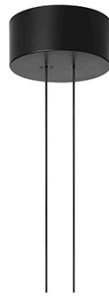

Arrangements Line

by Michael Anastassiades , 2018

Diffuse light suspended lighting device. Body in extruded, curved NC-machined and black powder-coated aluminium, diffuser in platinum optical silicone.

Each component can be connected to the power pack by means of an electrical and mechanical connection system designed for customisable product set-up.

Cable length 2.5m

Mounting	Pendant
Environment	Indoor
Finish	Black
Weight	0.7 Kg
Light sources available	1 x FLEX STRIP LED 29W 1480lm 2700K CRI90 [i]
Emergency	Without
Voltage	48V
Power	29W
Battery	No
Supply included	No

Cord Length	2500 mm
Materials	Aluminum

Colors	● F0401030 - Black
--------	--------------------

Certificate	  
-------------	--

Arrangements Line

by Michael Anastassiades , 2018

F0415030
Big Rose-MAX190W

F0416030
Small Rose-MAX70

F0418030
Recessed Rose-MAX190W