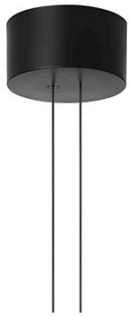

Arrangements Line

by Michael Anastassiades , 2018

Diffuse light suspended lighting device. Body in extruded, curved NC-machined and black powder-coated aluminium, diffuser in platinum optical silicone.

Each component can be connected to the power pack by means of an electrical and mechanical connection system designed for customisable product set-up.

Cable length 2.5m

Mounting	Pendant
Environment	Indoor
Finish	Black
Weight	0.7 Kg
Light sources available	1 x FLEX STRIP LED 29W 1480lm 2700K CRI90 [i]
Emergency	Without
Voltage	48V
Power	29W
Battery	No
Supply included	No

Cord Length	2500 mm
Materials	Aluminum

Colors	● F0401030 - Black
--------	--------------------

Certificate	  
-------------	--

Arrangements Line

by Michael Anastassiades , 2018

F0415030
Big Rose-MAX190W

F0416030
Small Rose-MAX70

F0418030
Recessed Rose-MAX190W