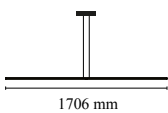

Arrangements Line

by Michael Anastassiades , 2018

Diffuse light suspended lighting device. Body in extruded, curved NC-machined and black powder-coated aluminium, diffuser in platinum optical silicone.

Each component can be connected to the power pack by means of an electrical and mechanical connection system designed for customisable product set-up.

Roses available with two powers: lamp with power under 70W and lamp with power under 190W. Class III roses also available for installations with remote power supply: "surface" version for installations on cement, "recessed" version for plasterboard ceilings.

The electronics integrated in the rose enables use of dimming systems: push, 1-10, potentiometer, DALI. In the absence of these systems, the light flow can be set with the push system included in the rose.

Cable length 2.5m

Mounting	Pendant
Environment	Indoor
Finish	Black
Weight	0.7 Kg
Light sources available	1 x FLEX STRIP LED 29W 1480lm 2700K CRI90 [i]
Emergency	Without
Voltage	48V
Power	29W
Battery	No
Supply included	No

Cord Length	2500 mm
Materials	Aluminum

Colors	● F0401030 - Black

Certificate