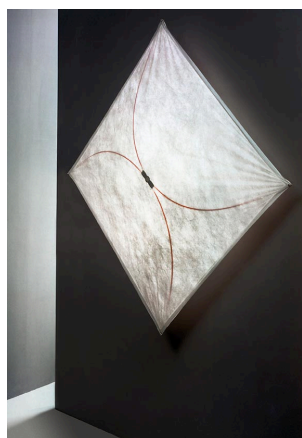

Ariette 3

by Tobia Scarpa , 1973

Wall or ceiling-mounted lamp providing diffused light. Synthetic fabric diffuser. 30% fiberglass reinforced polyamide ceiling/wall fitting.

Mounting	Ceiling and wall
Environment	Indoor
Weight	1.1 Kg
Light sources available	4 x LED 8W E27 740lm 2700K [e] cod. RF25323 Dimmable 4 x LED 8W E27 740lm 3000K [e] cod. RF25317 Dimmable
Emergency	Without
Voltage	220-250V
Power	4x MAX 40W
Battery	No
Supply included	Yes
Materials	Fabric
Colors	 F0600009 - Fabric
Certificate	