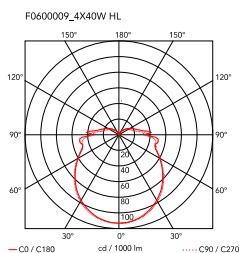

Ariette 3

by Tobia Scarpa , 1973

Wall or ceiling-mounted lamp providing diffused light. Synthetic fabric diffuser. 30% fiberglass reinforced polyamide ceiling/wall fitting.

Mounting	Ceiling and wall
Environment	Indoor
Weight	1.1 Kg
Light sources available	4 x LED 8W E27 740lm 2700K [e] cod. RF25323 Dimmable 4 x LED 8W E27 740lm 3000K [e] cod. RF25317 Dimmable
Emergency	Without
Voltage	220-250V
Power	4x MAX 40W
Battery	No
Supply included	Yes
Materials	Fabric
Colors	 F0600009 - Fabric
Certificate	