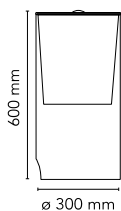

Aoy

by Achille Castiglioni , 1975

Table lamp providing diffused light. Clear glass cylindrical lamp body. White opaline glass diffuser and reflector.

Mounting	Table
Environment	Indoor
Weight	12.1 Kg
Light sources available	1 x LED 8W E27 740lm 3000K [e] cod. RF25317 DIMMER 1 x LED 8W E27 740lm 2700K [e] cod. RF25323 Dimmable 1 x LED 8W E27 525lm 2700K [e] cod. RF25570 DIMMER
Emergency	Without
Switching	ON/OFF Switch for each lamp on power cord
Voltage	220-250V
Power	1x MAX 100W + 1x MAX 70W
Battery	No
Supply included	Yes
Cord Length	2350 mm
Materials	Glass
Colors	 F0200071 - Glass
Certificate	