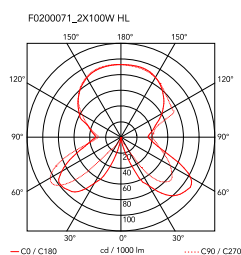

Aoy

by Achille Castiglioni , 1975

Table lamp providing diffused light. Clear glass cylindrical lamp body. White opaline glass diffuser and reflector.

Mounting	Table
Environment	Indoor
Weight	12.1 Kg
Light sources available	1 x LED 8W E27 740lm 3000K [e] cod. RF25317 DIMMER 1 x LED 8W E27 740lm 2700K [e] cod. RF25323 Dimmable 1 x LED 8W E27 525lm 2700K [e] cod. RF25570 DIMMER
Emergency	Without
Switching	ON/OFF Switch for each lamp on power cord
Voltage	220-250V
Power	1x MAX 100W + 1x MAX 70W
Battery	No
Supply included	Yes
Cord Length	2350 mm
Materials	Glass
Colors	 F0200071 - Glass
Certificate	