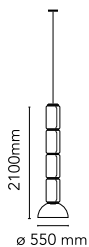

Noctambule Suspension 4 Low Cylinder and Bowl

by Konstantin Grcic , 2019

Hanging lamps consisting of interconnecting glass modules reaching a length of 3,2 mt. (126.77") with 4 mt. (157.48") suspended power cable. Cylindrical and semi-spherical transparent blown glass structure, suspended die cast aluminium ring connector, hydroformed steel internal lateral arm and injection moulded optical opal silicone outer ring diffusers. The power supply unit within the ceiling rose can be used as a dimmer to adjust the light intensity by 10% to 100% in either direction by means of the 0-10/1-10V, PUSH, DALI control.

Mounting	Pendant
Environment	Indoor
Weight	23,7 Kg
Light sources available	5 x Strip Led 9W + 1 Cob Led 18W 2700K 6930lm CRI90
Emergency	Without
Switching	si
Voltage	100-240V
Power	63W
Battery	No
Supply included	Yes
Cord Length	4000 mm
Materials	Blown crystal, Die-cast aluminum
Colors	F0275000 - Black
Certificate	