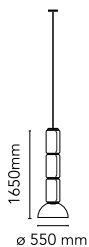

## Noctambule Suspension 3 Low Cylinder and Bowl

by Konstantin Grcic , 2019

Hanging lamps consisting of interconnecting glass modules reaching a length of 3,2 mt. (126.77") with 4 mt. (157.48") suspended power cable. Cylindrical and semi-spherical transparent blown glass structure, suspended die cast aluminium ring connector, hydroformed steel internal lateral arm and injection moulded optical opal silicone outer ring diffusers. The power supply unit within the ceiling rose can be used as a dimmer to adjust the light intensity by 10% to 100% in either direction by means of the 0-10/1-10V, PUSH, DALI control.

Mounting	Pendant
Environment	Indoor
Weight	19,7 Kg
Light sources available	4 x Strip Led 9W + 1 Cob Led 18W 2700K 5940lm CRI90
Emergency	Without
Switching	si
Voltage	100-240V
Power	54W
Battery	No
Supply included	Yes
Cord Length	4000 mm
Materials	Blown crystal, Die-cast aluminum
Colors	F0274000 - Black
Certificate	