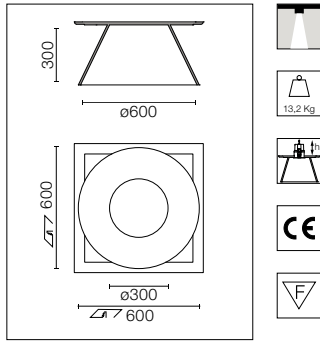

SOFT ARCHITECTURE | OUT

USL 6031 Designed By Flos Soft Architecture

Soft technology architectonic application that permits perfect integration of the Flos architectural products.
For personal configuration, you can add light points in the structure.
Ask Flos architectural sales team.

Aplicación arquitectónica de tecnología Soft que permite una perfecta integración de los productos Flos architectural.
Para una configuración personal, puede añadir puntos de luz en la estructura. Consultar al equipo de ventas de Flos architectural.

References do not include Flos architectural products.

Las referencias no incluyen los productos de Flos architectural.

SA.4008.3.001
SA.4008.3.102
SA.4008.3.003
SA.4008.3.004
SA.4008.3.009

SA.4008.3.015
SA.4008.3.017
SA.4008.3.025
SA.4008.3.026
SA.4008.3.027

Flos architectural Recommended Products / Productos Flos architectural Recomendados

Light Sniper	Easy Kap Ø105	Wan Downlight	Wan Spot	Compass Ø162	Pure Downlight 1 T	Kap Ø145 165mm Hole	Decofix 1L Round	Light Soldier Fixed
SA.4008.3.001 h=165	SA.4008.3.102 h=187	SA.4008.3.003 h=111	SA.4008.3.004 h=50	SA.4008.3.009 h=220	SA.4008.3.015 h=135	SA.4008.3.017 h=230	SA.4008.3.025 h=126	SA.4008.3.026 h=72
Light Soldier Adjustable								
SA.4008.3.027 h=72