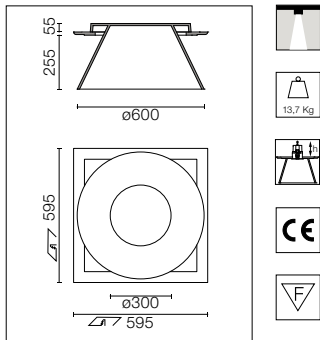

USL 6031 Recessed Designed By Flos Soft Architecture

Soft technology architectonic application that permits perfect integration of the Flos architectural products.
For personal configuration, you can add light points in the structure.
Ask Flos architectural sales team.

Aplicación arquitectónica de tecnología Soft que permite una perfecta integración de los productos Flos architectural.
Para una configuración personal, puede añadir puntos de luz en la estructura. Consultar al equipo de ventas de Flos architectural.

References do not include Flos architectural products.

Las referencias no incluyen los productos de Flos architectural.

SA.4010.3.001
SA.4010.3.102
SA.4010.3.003
SA.4010.3.004
SA.4010.3.009

SA.4010.3.015
SA.4010.3.017
SA.4010.3.025
SA.4010.3.026
SA.4010.3.027

Flos architectural Recommended Products / Productos Flos architectural Recomendados

Light Sniper	Easy Kap Ø105	Wan Downlight	Wan Spot	Compass Ø162	Pure Downlight 1 T	Kap Ø145 165mm Hole	Decofix 1L Round	Light Soldier Fixed
SA.4010.3.001 h=220	SA.4010.3.102 h=242	SA.4010.3.003 h=166	SA.4010.3.004 h=105	SA.4010.3.009 h=275	SA.4010.3.015 h=190	SA.4010.3.017 h=285	SA.4010.3.025 h=181	SA.4010.3.026 h=127
Light Soldier Adjustable								
SA.4010.3.027 h=127