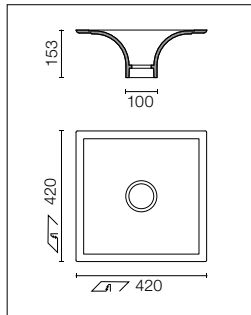

Use Boob 100 1L Designed By Flos Soft Architecture

Light Source: QR-CBC-51 1xGU5.3 - max 50W

Recessed luminaire for 12V halogen lamp. Remote transformer not included: electronic transformer 12V. 220/240V, 50/60Hz. Adjustable by means of "leading and trailing edge".

Luminaria empotrable para lámpara halógena de 12V. Transformador remoto no incluido: transformador electrónico 12V. 220/240V, 50/60Hz. Posibilidad de regulación "leading and trailing edge" (fase ascendente y descendente).

SA.1012.3.019

Electrical / Equipos Electrónicos
50/70W
60.9398
105W
60.9424