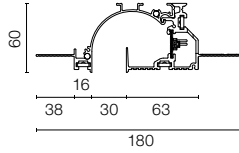

Light Stripe

Profiles

MOONLINE – PROFILES

Profiles

Profile made of extruded aluminium to recess into plasterboard walls/ceilings. It includes magnetic track to directly install LED lighting modules.

Perfiles