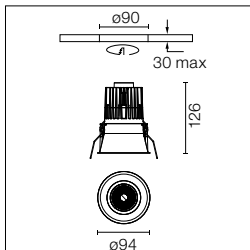

DECOFIX

Decofix Round 1L

Light Source: LED Array DC 500 mA - 9,2W - 744 lm - 2700K/CRI 90 / 9,2W - 945 lm - 3000K/CRI 80

Recessed luminaire with LED light source. Power supply not included.

Luminaria empotrable para fuente de luz LED. Fuente de alimentación no incluida.