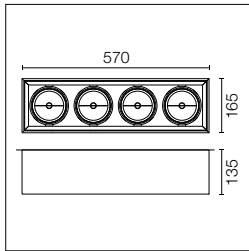

## Compass Box Large 2L H:135

Light Source: QR-111 G53 - max 2x75W (LED Retrofit Compatible)

Surface spotlight to be installed on ceiling/wall. Electronic transformer integrated 220/240V – 12V, 50/60Hz. The intensity of the lighting may be adjusted via leading and trail edge modulation in halogen lamps.

## Compass Box Large 4L H:135

Light Source: QR-111 G53 - max 4x75W (LED Retrofit Compatible)

Surface spotlight to be installed on ceiling/wall. Electronic transformer integrated 220/240V – 12V, 50/60Hz. The intensity of the lighting may be adjusted via leading and trail edge modulation in halogen lamps.