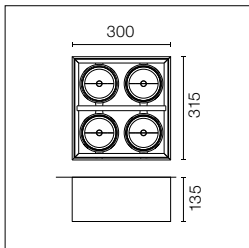

Compass Box Large 4L H:135 Square

Light Source: QR-111 G53 - max 4x75W (LED Retrofit Compatible)

Surface spotlight to be installed on ceiling/wall. Electronic transformer integrated 220/240V – 12V, 50/60Hz. The intensity of the lighting may be adjusted via leading and trail edge modulation in halogen lamps.

Proyector de superficie para ser instalado a techo/pared. Transformador electrónico integrado 220/240V – 12V, 50/60Hz. La intensidad luminosa puede ser ajustada mediante regulación "trailing edge" en lámparas halógenas.

- 03.1064.30
- 03.1064.29
- 03.1064.14
- 03.1064.WG
- 03.1064.TK

Accessories / Accesorios

Compass Box Small: QR-CBC 51

Screening crosspiece
Cruzeta de apantallamiento

08.8238.14

Honeycomb
Honeycomb

08.8196.14

Compass Box Large: QR-111

Screening crosspiece
Cruzeta de apantallamiento

08.8034.14

Honeycomb
Honeycomb

08.8036.14