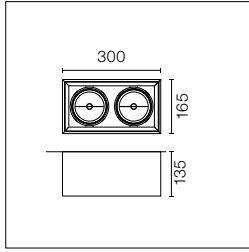

## Compass Box Large 2L H:135

Light Source: QR-111 G53 - max 2x75W (LED Retrofit Compatible)

Surface spotlight to be installed on ceiling/wall. Electronic transformer integrated 220/240V – 12V, 50/60Hz. The intensity of the lighting may be adjusted via leading and trail edge modulation in halogen lamps.