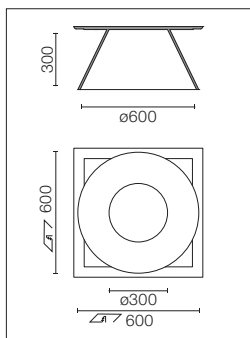

SOFT ARCHITECTURE | OUT

USL 6031 Designed By Flos Soft Architecture

Soft technology architectonic application that permits perfect integration of the Flos architectural products.
For personal configuration, you can add light points in the structure.
Ask Flos architectural sales team.

Aplicación arquitectónica de tecnología Soft que permite una perfecta integración de los productos Flos architectural.
Para una configuración personal, puede añadir puntos de luz en la estructura. Consultar al equipo de ventas de Flos architectural.

References do not include Flos architectural products.

Las referencias no incluyen los productos de Flos architectural.

SA.4008.3.001
SA.4008.3.002
SA.4008.3.003
SA.4008.3.004
SA.4008.3.009

SA.4008.3.015
SA.4008.3.017
SA.4008.3.025
SA.4008.3.026
SA.4008.3.027

Flos architectural Recommended Products / Productos Flos architectural Recomendados

Light Sniper	Easy Kap Ø105	Wan Downlight	Wan Spot	Compass Ø162	Pure Downlight 1 T	Kap Ø145 165mm Hole	Decofix 1L Round	Light Soldier Fixed
SA.4008.3.001 h=165	SA.4008.3.002 h=187	SA.4008.3.003 h=111	SA.4008.3.004 h=50	SA.4008.3.009 h=220	SA.4008.3.015 h=135	SA.4008.3.017 h=230	SA.4008.3.025 h=126	SA.4008.3.026 h=72
Light Soldier Adjustable								
SA.4008.3.027 h=72