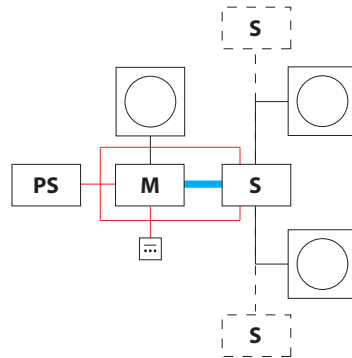

SOFT ARCHITECTURE | OUT

LED DRIVERS

For USL 900 Disk On

Non Dimmable

Wiring Cableado

5 male pole distributor for easy connection with feed cable. Necessary 2 for each USL 900 Disk On. Electronic power supply not included.

Distribuidor macho de 5 polos para una fácil conexión con cable de alimentación. Son necesarios 2 por cada USL 900 Disk On. Unidad de alimentación electrónica no incluida.

White

06.1003.00

Dimmable 1-10V

Dimmable Interface Interfaz Regulable

1-10V interface. 5 pole distributor for easy connection integrated. Necessary one for each USL 900 Disk On. Electronic power supply not included.

Interfaz de 1-10V. Distribuidor de 5 polos para una fácil conexión integrada. Es necesario uno por cada producto USL 900 Disk On. Unidad de alimentación electrónica no incluida.

White

06.1022.00

Dimmable Interfaces Interfaces Regulables

DALI Master interface with one 5 pole distributor and one 500 mm feed cable for easy connection. It's able to control one USL 900 Disk On. If more USLs are in the same installation it's necessary to expand the signal with Slave interfaces. Electronic power supply not included.

Interfaz "Master" DALI con un distribuidor de 5 polos y un cable de alimentación de 500 mm para una fácil conexión. Posibilidad de controlar un producto USL 900 Disk On. Si existe más de un producto USL 900 Disk On en la misma instalación, es necesario ampliar la señal con interfaces "Slave". Unidad de alimentación electrónica no incluida.

White

06.1019.00

RGB

06.1012.00

DMX Master interface with one 5 pole distributor and one 500 mm feed cable for easy connection. It's able to control one USL 900 Disk On. If more USLs are in the same installation it's necessary to expand the signal with Slave interfaces. Electronic power supply not included.

Interfaz "Master" DMX con un distribuidor de 5 polos y un cable de alimentación de 500 mm para una fácil conexión. Posibilidad de controlar un producto USL 900 Disk On. Si existe más de un producto USL 900 Disk On en la misma instalación, es necesario ampliar la señal con interfaces "Slave". Unidad de alimentación electrónica no incluida.

06.1005.00

Radio Frequency (RF) RGB Master interface with one 5 pole distributor and one 500 mm feed cable for easy connection. Wall transmitter to make color changing integrated. It's able to control one USL 900 Disk On. If more USLs are in the same installation it's necessary to expand the signal with Slave interfaces. Electronic power supply not included.

Interfaz "Master" RGB Radio Frecuencia (RF) con un distribuidor de 5 polos y un cable de alimentación de 500mm para una fácil conexión. Transmisor de pared integrado para crear cambios de color. Posibilidad de controlar un producto USL 900 Disk On. Si existe más de un producto USL 900 Disk On en la misma instalación, es necesario ampliar la señal con interfaces "Slave". Unidad de alimentación electrónica no incluida.

06.1013.00