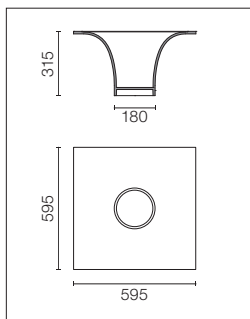

USO Boob 600 For Modular Ceiling Designed By Flos Soft Architecture

Soft technology architectonic application that permits perfect integration of the Flos architectural products.
For personal configuration, you can add light points in the structure. Ask Flos architectural sales team.

Aplicación arquitectónica de tecnología Soft que permite una perfecta integración de los productos Flos arquitectural. Para una configuración personal, puede añadir puntos de luz en la estructura. Consultar al equipo de ventas de Flos arquitectural.

References do not include Flos architectural products.

Las referencias no incluyen los productos de Flos arquitectural.

SA.1019.3.001
SA.1019.3.002
SA.1019.3.003
SA.1019.3.004
SA.1019.3.006
SA.1019.3.009

SA.1019.3.014
SA.1019.3.015
SA.1019.3.025
SA.1019.3.026
SA.1019.3.027

Flos architectural Recommended Products / Productos Flos architectural Recomendados

Light Sniper	Easy Kap Ø105	Wan Downlight	Wan Spot	Pure Downlight 1 NT*	Compass Ø162	Kap Ø145*	Pure Downlight 1 T	Decofix 1L Round
SA.1019.3.001	SA.1019.3.002	SA.1019.3.003	SA.1019.3.004	SA.1019.3.006	SA.1019.3.009	SA.1019.3.014	SA.1019.3.015	SA.1019.3.025
Light Soldier Fixed	Light Soldier Adjustable	* Frame No Trim included / Marco No Trim incluido No Trim Frame excluded. To be ordered separately / Marco No Trim no incluido. Se ha de pedir por separado						
SA.1019.3.026	SA.1019.3.027