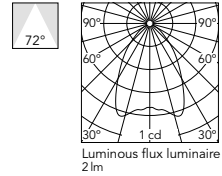

Beam Angle: 74°

Amber Light/Luz Ámbar
 09.3201.30A
 09.3201.29A
 09.3201.55A
 09.3201.BZA
 09.3201.ANA

Beam Angle: 72°

Accessories / Accesorios

Housing for recessed installation made in anodized aluminium for outdoor installation.