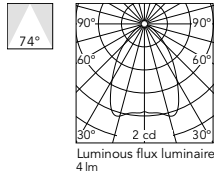

Beam Angle: 74°

Amber Light/Luz Ámbar
 09.3201.30A
 09.3201.29A
 09.3201.55A
 09.3201.BZA
 09.3201.ANA

Beam Angle: 72°

Accessories / Accesorios

Housing for recessed installation made in anodized aluminium for outdoor installation.