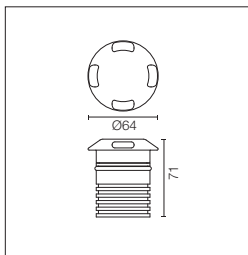

Landlord Ground Ø64 4 Beams

Power Led: 3,4W - 251 lm ≠ FIXT 44 lm - 2700K/CRI 80 - 24V / 3,4W - 260 lm ≠ FIXT 46 lm - 3000K/CRI 80 - 24V / 3,4W - 270 lm ≠ FIXT 48 lm - 4000K/CRI 80 - 24V

Alimentazione elettrica remota 24V da ordinare separatamente. Necessaria cassaforma per installazione, da ordinare separatamente.

24V remote power supply to be ordered separately. Necessary box for installation, to be ordered separately.

2700K

Non Dimmable

- F004B25A005
- F004B25H005

3000K

Non Dimmable

- F004B35A005
- F004B35H005

4000K

Non Dimmable

- F004B45A005
- F004B45H005