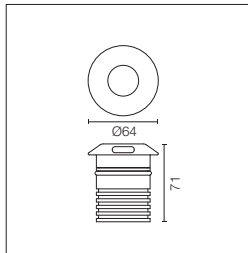

Landlord Ground Ø64

Power Led: 3,4W - 251 lm ≠ *FIXT 183 lm - 2700K/CRI 80 - 24V / 3,4W - 260 lm ≠ *FIXT 189 lm - 3000K/CRI 80 - 24V / 3,4W - 270 lm ≠ *FIXT 196 lm - 4000K/CRI 80 - 24V
*FIXT lm = Spot Optic

Alimentazione elettrica remota 24V da ordinare separatamente.
Necessaria cassaforma per installazione, da ordinare separatamente.

24V remote power supply to be ordered separately.
Necessary box for installation, to be ordered separately.

2700K

- Non Dimmable
- F004B21A005
  PWM Dimmable
- F004B21H005
  Non Dimmable with honeycomb
- F004B26A00501

3000K

- Non Dimmable
- F004B31A005
  PWM Dimmable
- F004B31H005
  Non Dimmable with honeycomb
- F004B36A00501

4000K

- Non Dimmable
- F004B41A005
  PWM Dimmable
- F004B41H005
  Non Dimmable with honeycomb
- F004B46A00501