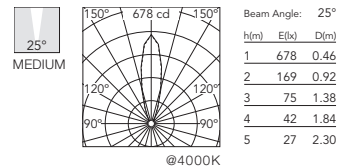

4000K

- Non Dimmable
- F004B42A005
  PWM Dimmable
- F004B42H005
  Non Dimmable with honeycomb
- F004B47A00502