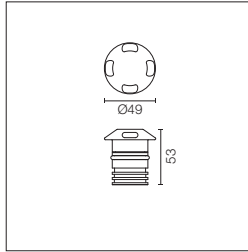

Landlord Ground Ø49 4 Beams

Power Led: 2,3W - 188 lm ≠ FIXT 32 lm - 2700K/CRI 80 - 24V / 2,3W - 195 lm ≠ FIXT 34 lm - 3000K/CRI 80 - 24V / 2,3W - 202 lm ≠ FIXT 36 lm - 4000K/CRI 80 - 24V

Alimentazione elettrica remota 24V da ordinare separatamente.
Necessaria cassaforma per installazione, da ordinare separatamente.

24V remote power supply to be ordered separately.
Necessary box for installation, to be ordered separately.

2700K

- Non Dimmable
- F004A25A005
  PWM Dimmable
- F004A25H005

3000K

- Non Dimmable
- F004A35A005
  PWM Dimmable
- F004A35H005

4000K

- Non Dimmable
- F004A45A005
  PWM Dimmable
- F004A45H005