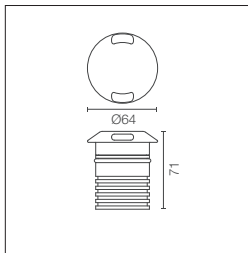

Landlord Ground Ø64 2 Beams

Power Led: 3,4W - 251 lm ≠ FIXT 22 lm - 2700K/CRI 80 - 24V / 3,4W - 260 lm ≠ FIXT 23 lm - 3000K/CRI 80 - 24V / 3,4W - 270 lm ≠ FIXT 24 lm - 4000K/CRI 80 - 24V

Alimentazione elettrica remota 24V da ordinare separatamente. Necessaria cassaforma per installazione, da ordinare separatamente.

24V remote power supply to be ordered separately. Necessary box for installation, to be ordered separately.

2700K

Non Dimmable

- F004B24A005
- F004B24H005

3000K

Non Dimmable

- F004B34A005
- F004B34H005

4000K

Non Dimmable

- F004B44A005
- F004B44H005