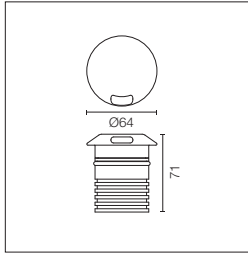

Landlord Ground Ø64 1 Beam

Power Led: 3,4W - 251 lm ≠ FIXT 11 lm - 2700K/CRI 80 - 24V / 3,4W - 260 lm ≠ FIXT 12 lm - 3000K/CRI 80 - 24V / 3,4W - 270 lm ≠ FIXT 12 lm - 4000K/CRI 80 - 24V

Alimentazione elettrica remota 24V da ordinare separatamente. Necessaria cassaforma per installazione, da ordinare separatamente.

24V remote power supply to be ordered separately. Necessary box for installation, to be ordered separately.

2700K

Non Dimmable

- F004B23A005
- F004B23H005

3000K

Non Dimmable

- F004B33A005
- F004B33H005

4000K

Non Dimmable

- F004B43A005
- F004B43H005