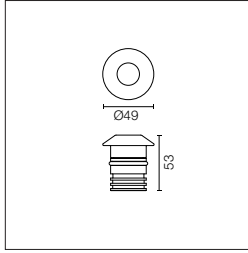

Landlord Ground Ø49

Power Led: 2,3W - 188 lm ≠ *FIXT 121 lm - 2700K/CRI 80 - 24V / 2,3W - 195 lm ≠ *FIXT 125 lm - 3000K/CRI 80 - 24V /

2,3W - 202 lm ≠ *FIXT 130 lm - 4000K/CRI 80 - 24V

*FIXT lm = Spot Optic