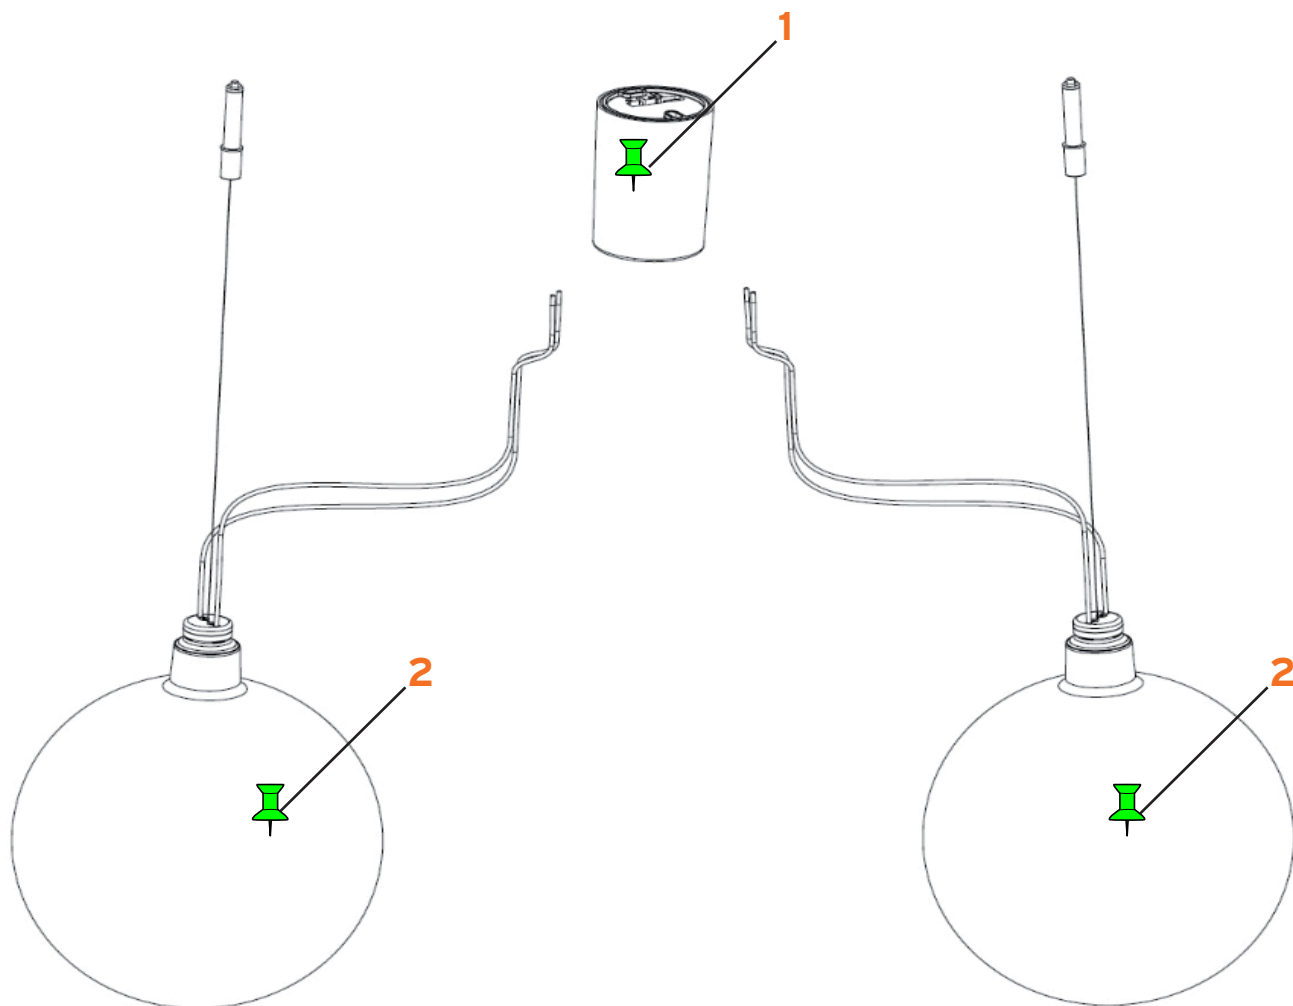

BULBO 57

Achille Castiglioni

www.flos.com

1. Rosone :: Ceiling rose

2. Lampada Led 6W ver. 230V GLOB.D200 :: Led lamp 6W ver. 230V GLOB.D200

RF105209

RF105100