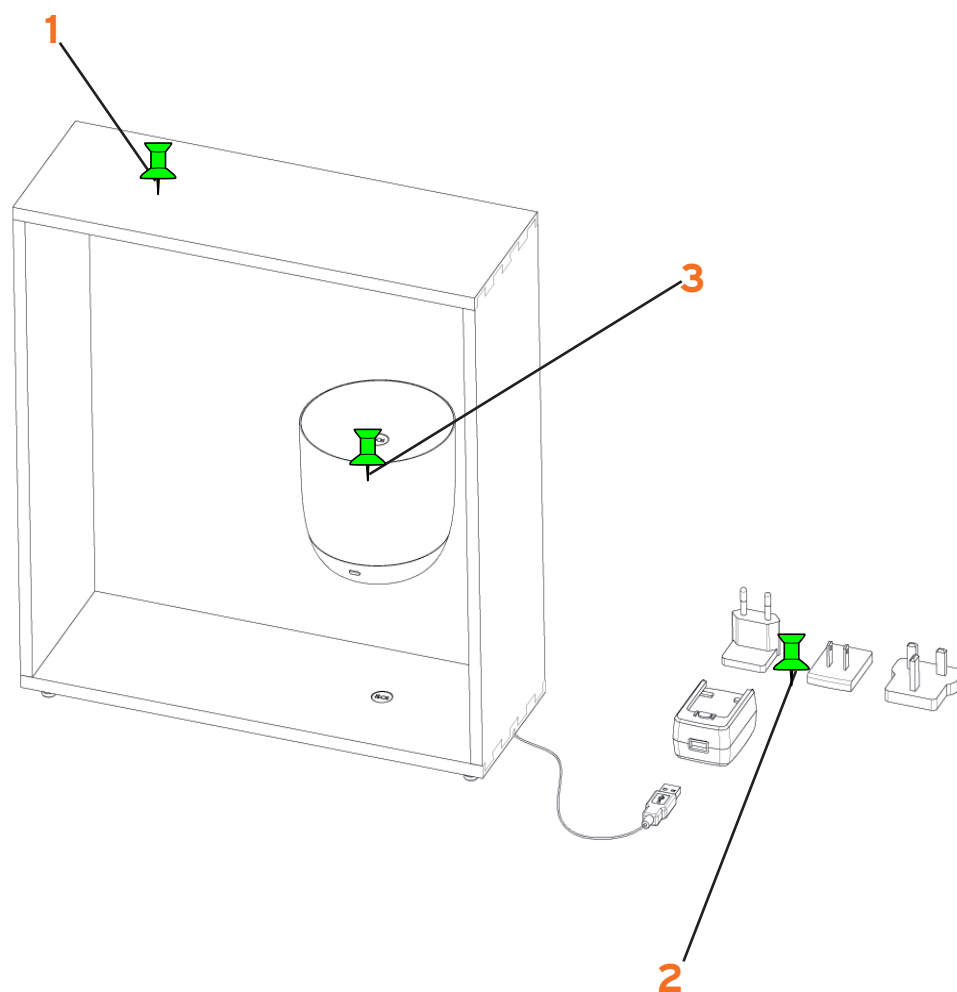

GAKU WIRELESS

Nendo

FLOS

www.flos.com

1. Assieme box Gaku Wireless bianco :: White Gaku Wireless box assembly
1. Assieme box Gaku Wireless nero :: Black Gaku Wireless box assembly
2. Alimentatore bianco e kit plug :: White driver & plugs
2. Alimentatore nero e kit plug :: Black driver & plugs
3. Lampada bianca Gaku Wireless :: White lamp Gaku Wireless
3. Lampada nera Gaku Wireless :: Black lamp Gaku Wireless