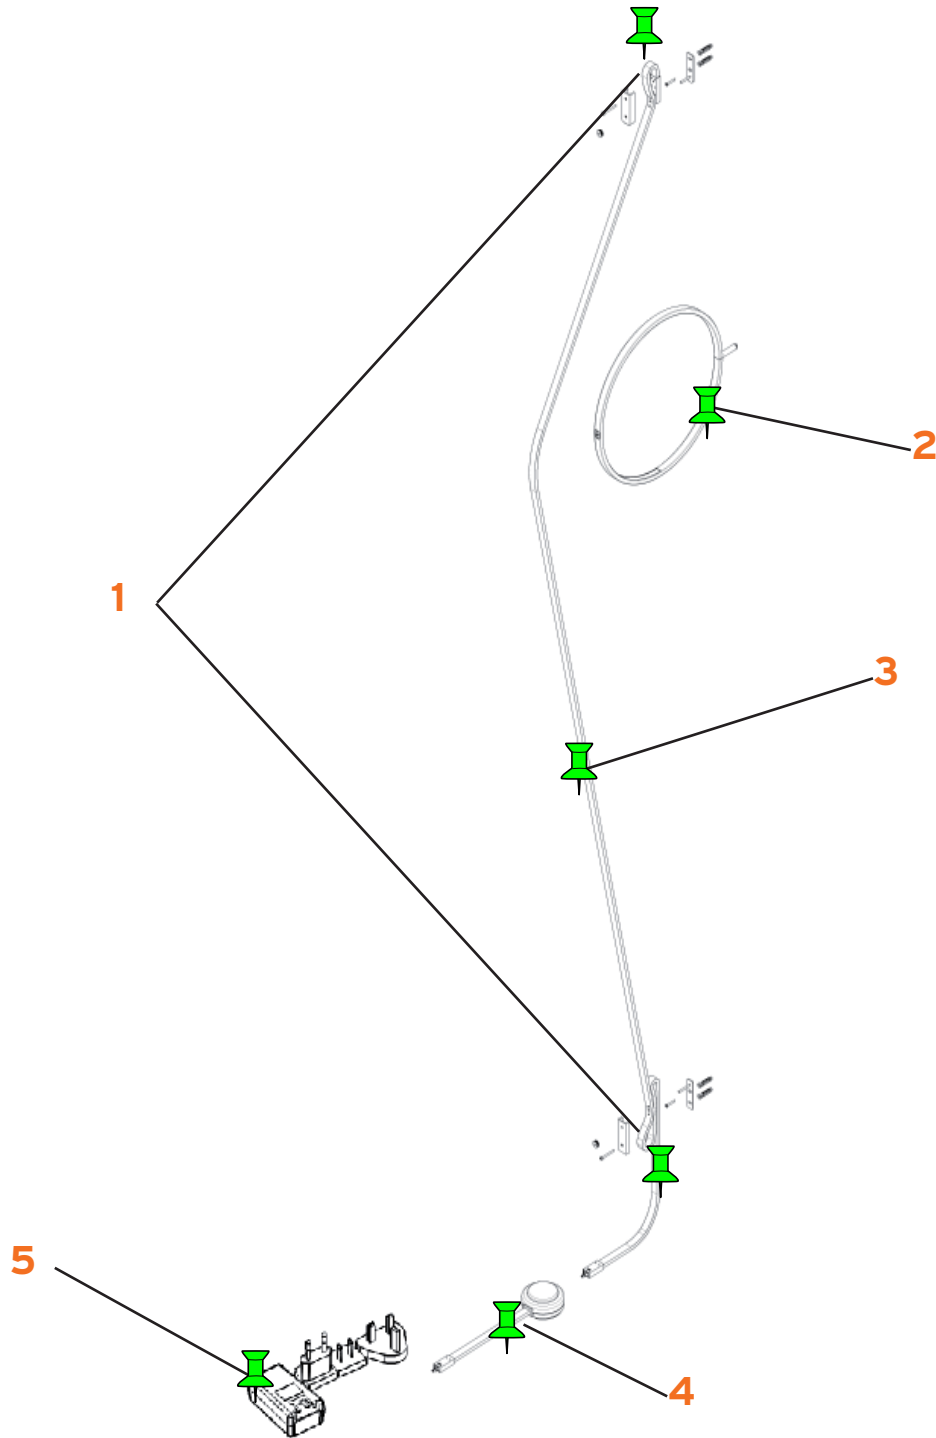

# WIRERING

Formafantasma

FLOS

www.flos.com

- |   |                  |   |                  |
|---|------------------|---|------------------|
| 1. Sac. minuteria BCO :: Kit with screws, nuts, ecc. WHI. | <b>RF9510100</b> | 2. Assieme anello NK NERO :: BLK NK ring assembly           | <b>RF26678</b>   |
| 1. Sac. minuteria GRI :: Kit with screws, nuts, ecc. GRE. | <b>RF9510200</b> | 3. Ass. Mont. El. corpo BCO :: Elect. Mount. body ass. WHI. | <b>RF26650</b>   |
| 1. Sac. minuteria RSA :: Kit with screws, nuts, ecc. PIN. | <b>RF9510300</b> | 3. Ass. Mont. El. corpo GRI :: Elect. Mount. body ass. GRE. | <b>RF26649</b>   |
| 1. Sac. minuteria ORO :: Kit with screws, nuts, ecc. GOL. | <b>RF9510400</b> | 3. Ass. Mont. El. corpo RSA :: Elect. Mount. body ass. PIN. | <b>RF26651</b>   |
| 1. Sac. minuteria NK :: Kit with screws, nuts, ecc. NK.   | <b>RF9510500</b> | 4. Ass. Mont. El. dim. BCO :: El. Mount. ass. W/Dim WHI.    | <b>RF26644</b>   |
| 2. Assieme anello BIANCO :: WHITE Ring assembly           | <b>RF26674</b>   | 4. Ass. Mont. El. dim. GRI :: El. Mount. ass. W/Dim GRE.    | <b>RF26645</b>   |
| 2. Assieme anello GRIGIO :: GREY ring assembly            | <b>RF26675</b>   | 4. Ass. Mont. El. dim. RSA :: El. Mount. ass. W/Dim PIN.    | <b>RF26646</b>   |
| 2. Assieme anello ROSA :: PINK ring assembly              | <b>RF26676</b>   | 5. Kit plug + Driver nero :: Plug kit + black driver        | <b>RF3320100</b> |
| 2. Assieme anello ORO :: GOLD ring assembly               | <b>RF26677</b>   |   |                  |