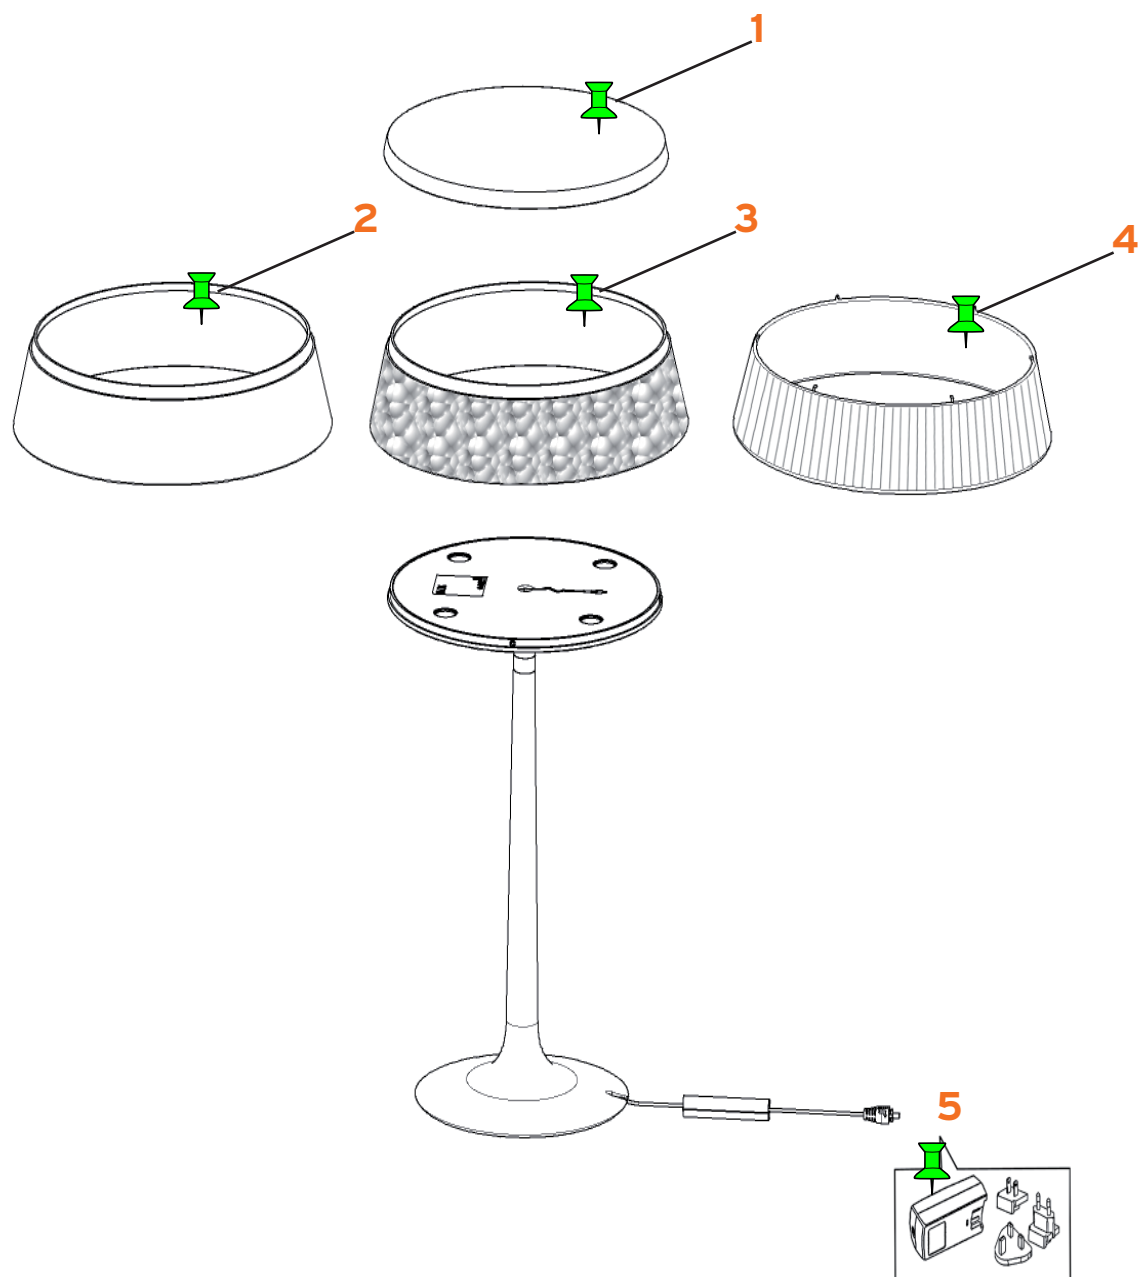

BON JOUR

Philippe Starck

FLOS

www.flos.com

1. Assieme top cover rame :: Top cover cooper assembly
1. Assieme top cover bianco opaco :: Top cover mat white assembly
1. Assieme top cover cromo opaco :: Top cover mat chrome assembly
1. Assieme top cover crome :: Top cover chrome assembly
2. Corona gialla :: Yellow crown
2. Corona trasparente :: Transparent crown
3. Corona ambra :: Amber crown
3. Corona fumè :: Fumè crown
4. Corona soft avorio :: Soft ivory crown
4. Corona rattan :: Rattan crown
5. Kit di spine elettriche e driver bianco :: White Plug kit & driver