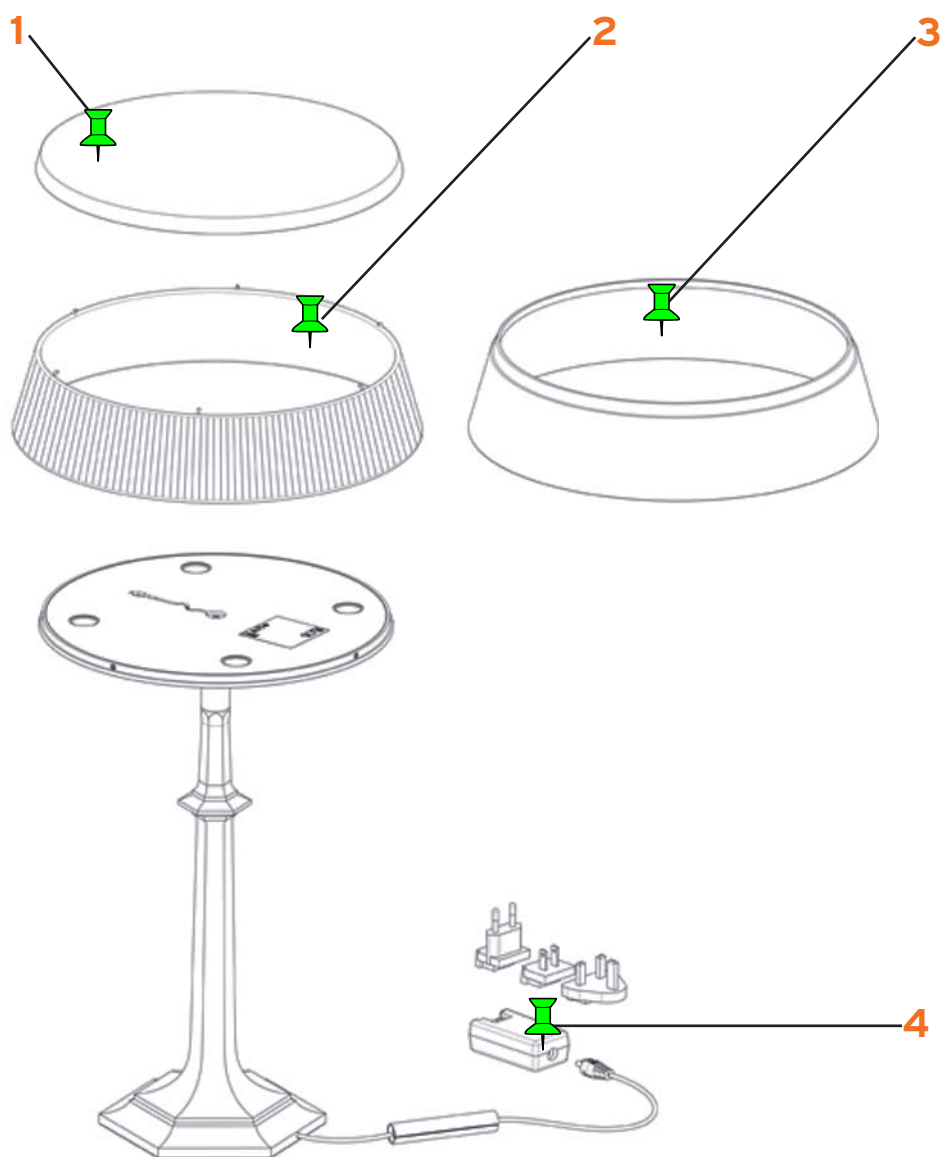

# BON JOUR VERSAILLES

Philippe Starck

FLOS

www.flos.com

1. Assieme top cover rame :: Top cover cooper assembly
1. Assieme top cover crome :: Top cover chrome assembly
2. Corona soft avorio :: Soft ivory crown
3. Corona trasparente :: Transparent crown
4. Kit di spine elettriche e driver bianco :: White Plug kit & driver