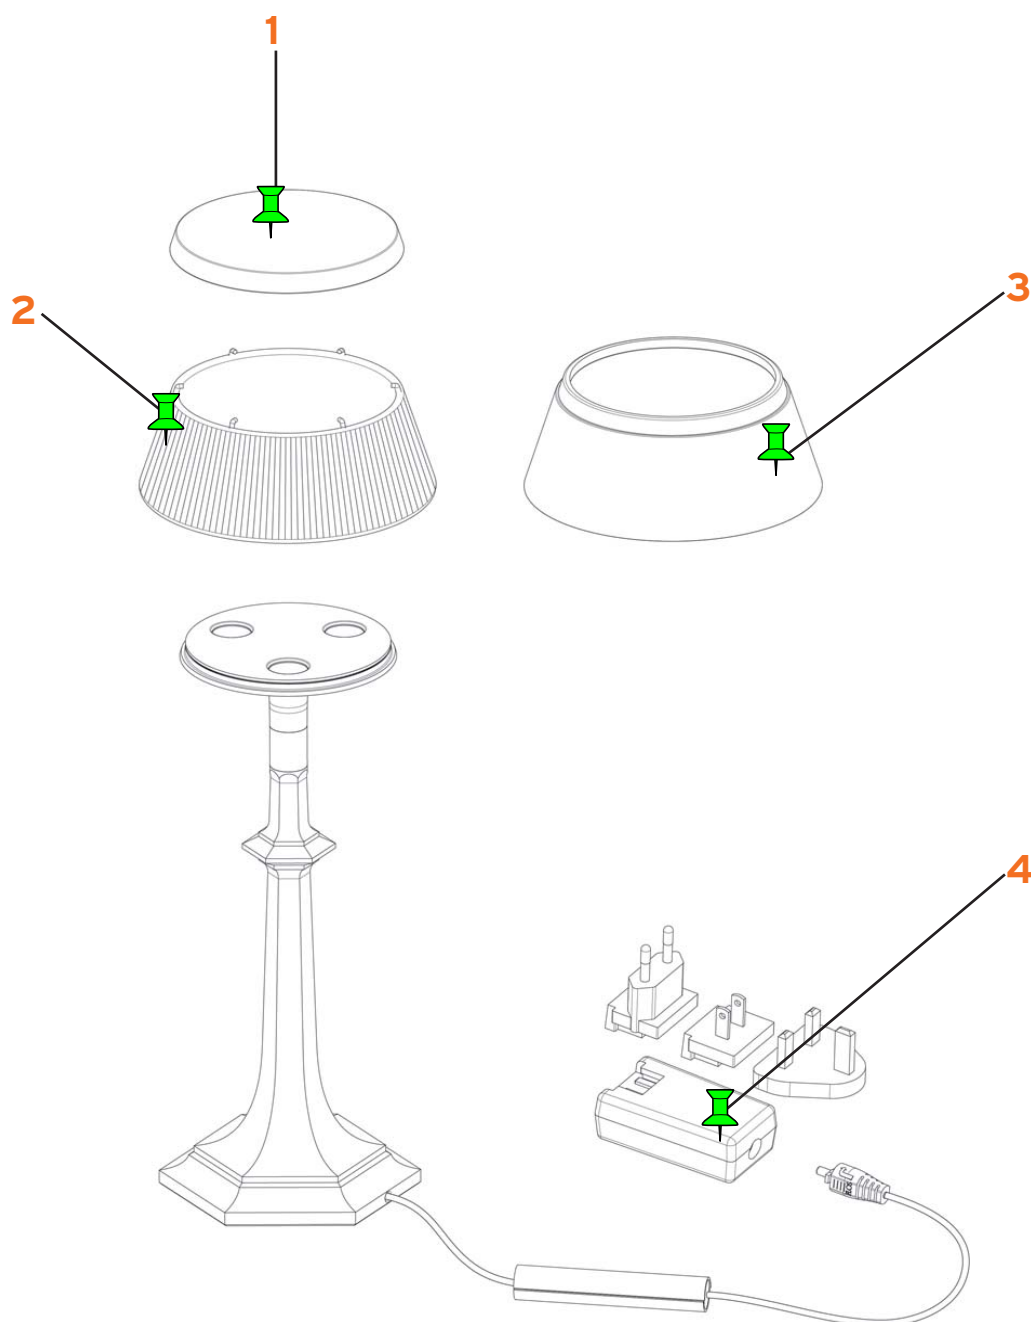

BON JOUR VERSAILLES SMALL

Philippe Starck

FLOS

www.flos.com

1. Assieme top cover rame :: Top cover cooper assembly
1. Assieme top cover crome :: Top cover chrome assembly
2. Corona soft avorio :: Soft ivory crown
3. Corona trasparente :: Transparent crown
3. Corona rossa :: Red crown
4. Kit di spine elettriche e driver bianco :: White Plug kit & driver