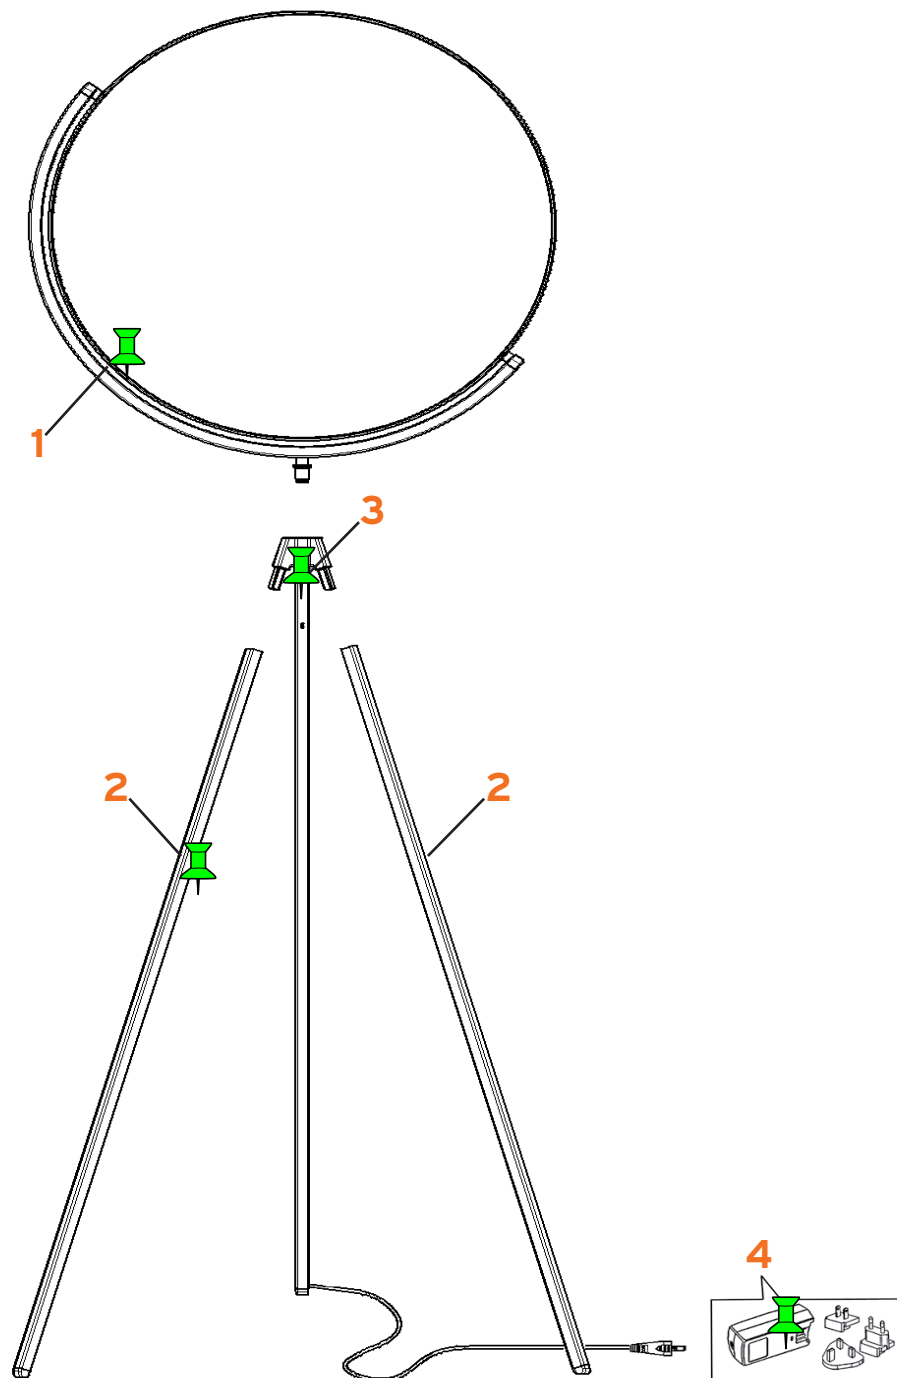

SUPERLOON

Jasper Morrison

FLOS

www.flos.com

- | | |
|--|-----------|
| 1. Diffusore bianco :: White diffuser | F6632009 |
| 1. Diffusore cromo :: Chrome diffuser | F6632057 |
| 1. Diffusore nero :: Black diffuser | F6632030 |
| 2. Assieme gamba mobile bianca :: White mobile legs | RF25184 |
| 2. Assieme gamba mobile cromo :: Chrome mobile legs | RF25119 |
| 2. Assieme gamba mobile nera :: Black mobile legs | RF25185 |
| 3. Assieme gamba fissa elettrificata bianca :: White electrified fixed leg | RF6630109 |
| 3. Assieme gamba fissa elettrificata cromo :: Chrome electrified fixed leg | RF6630157 |
| 3. Assieme gamba fissa elettrificata nera :: Black electrified fixed leg | RF6630130 |
| 4. Alimentatore 48V con plug kit :: 48V Power supply unit with plug kit | RF3320400 |