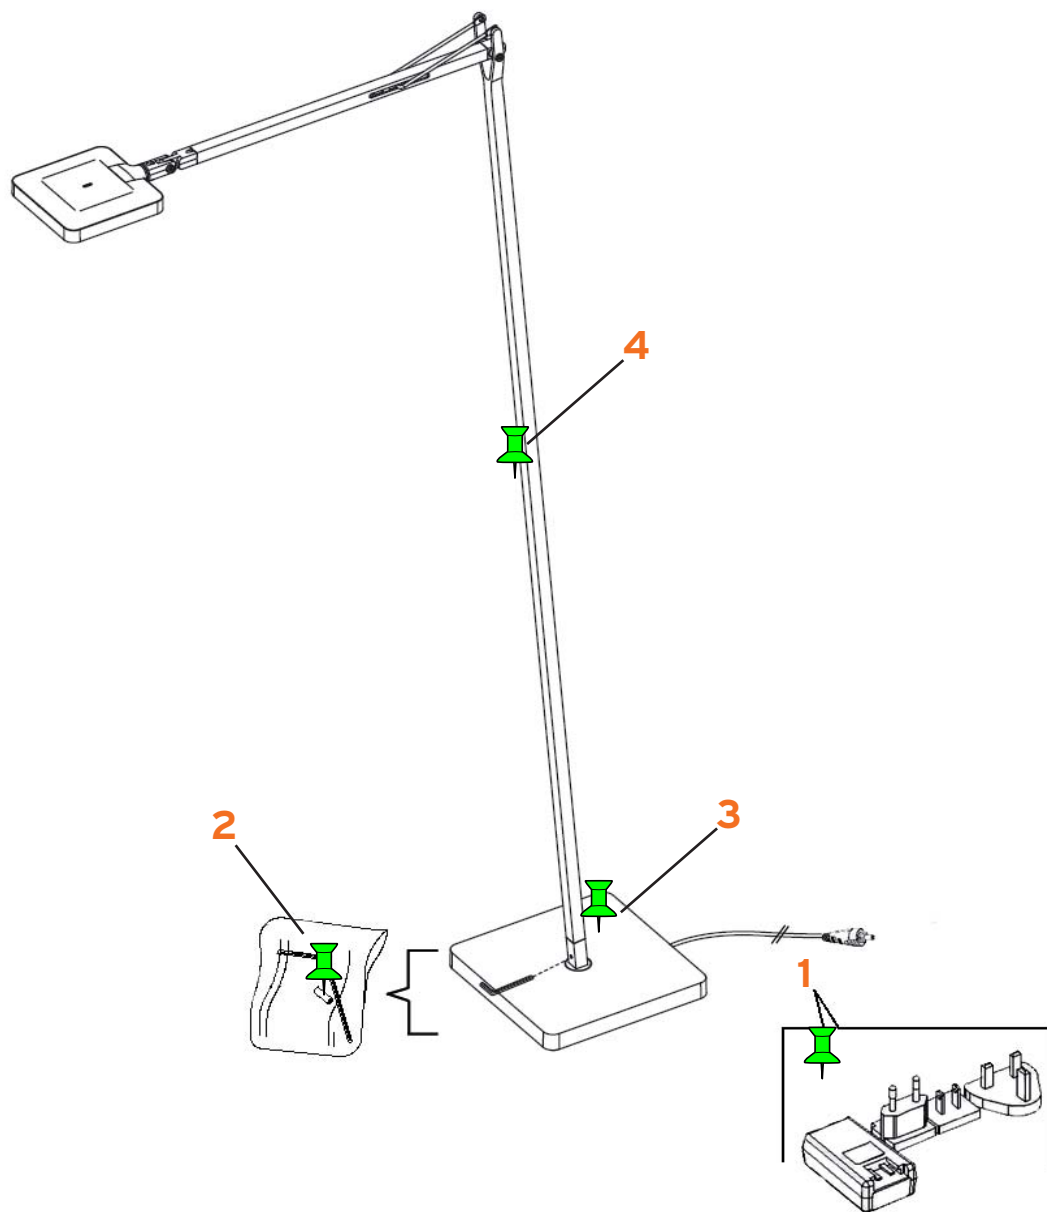

KELVIN LED F

Antonio Citterio

FLOS

www.flos.com

- 1. Kit di spine elettriche e driver nero :: Black Plug kit & driver
- 1. Kit di spine elettriche e driver bianco :: White Plug kit & driver
- 2. Sacchetto minuteria con chiavi a brugola :: kit with screw and allen keys
- 3. Kelvin Led base nera :: Kelvin Led black base
- 3. Kelvin Led base bianca :: Kelvin Led white base
- 3. Kelvin Led base antracite :: Kelvin Led anthracite base
- 4. Kelvin Led corpo nero :: Kelvin Led black body
- 4. Kelvin Led corpo bianco :: Kelvin Led white body
- 4. Kelvin Led corpo antracite :: Kelvin Led anthracite body

F3306033A