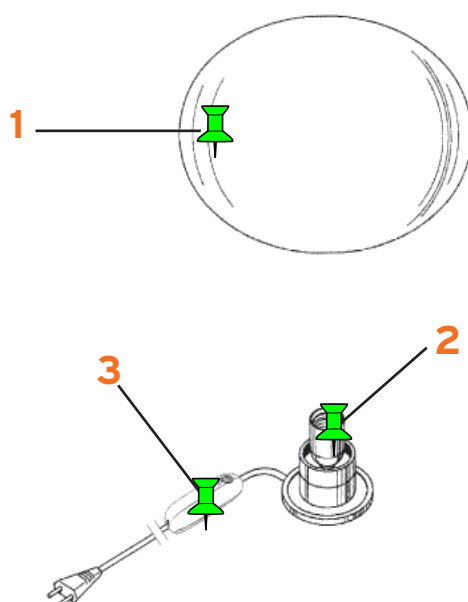

# GLO-BALL BASIC 0

Jasper Morrison

1. Assieme diffusore :: Diffuser assembly

2. Porta lampada E14 :: Lamp holder fitting E14

3. Dimmer 101 RL7200 160W 220/240V nero relco :: Black dimmer 101 RL7200 160W 220/240V